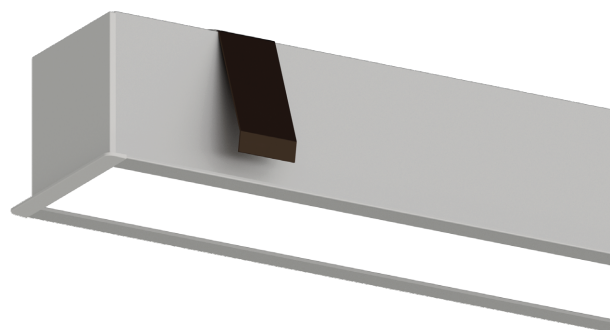

# TAU

T1.

Decorated anodised aluminium lamp complete with brushed or microprismatic diffuser and high-brightness LED source with a high Lumen/Watt ratio. Suitable for primary residential, retail, large-space and general lighting. Flush-mounted

Constant 24Vdc voltage supply  
Parallel connection, 50 cm cable

Constant voltage power supplies page 237  
Dimming Accessories page 249

 **MADE IN ITALY**

Max. milling cut 38.3mm

BASIC CODES

**T1.**

FINISHES

- 1** White
  - 2** Matt black
  - 7** Brushed aluminium
- \*Other finishes on request.

SIDE SUPPORTS

- 1** White
- 2** Matt black
- 5** Grey
- 7** Brushed aluminium

SIZE

- C** 500mm
- D** 600mm
- E** 700mm
- F** 800mm
- G** 900mm
- H** 1000mm
- I** 1200mm
- J** 1300mm
- K** 1400mm
- L** 1500mm
- M** 1800mm
- N** 2000mm
- O** 2300mm
- P** 2500mm
- Q** 2800mm
- R** 3000mm

\*Energy class referring to light source

DIFFUSER

- M** MICROPRISMATIC
- S** BRUSHED

Code example:

TAU + White + Side supports white + 1000mm + 3000K + 25W/m CRI>80 + Brushed diffuser = Code: T1.11HBCGS