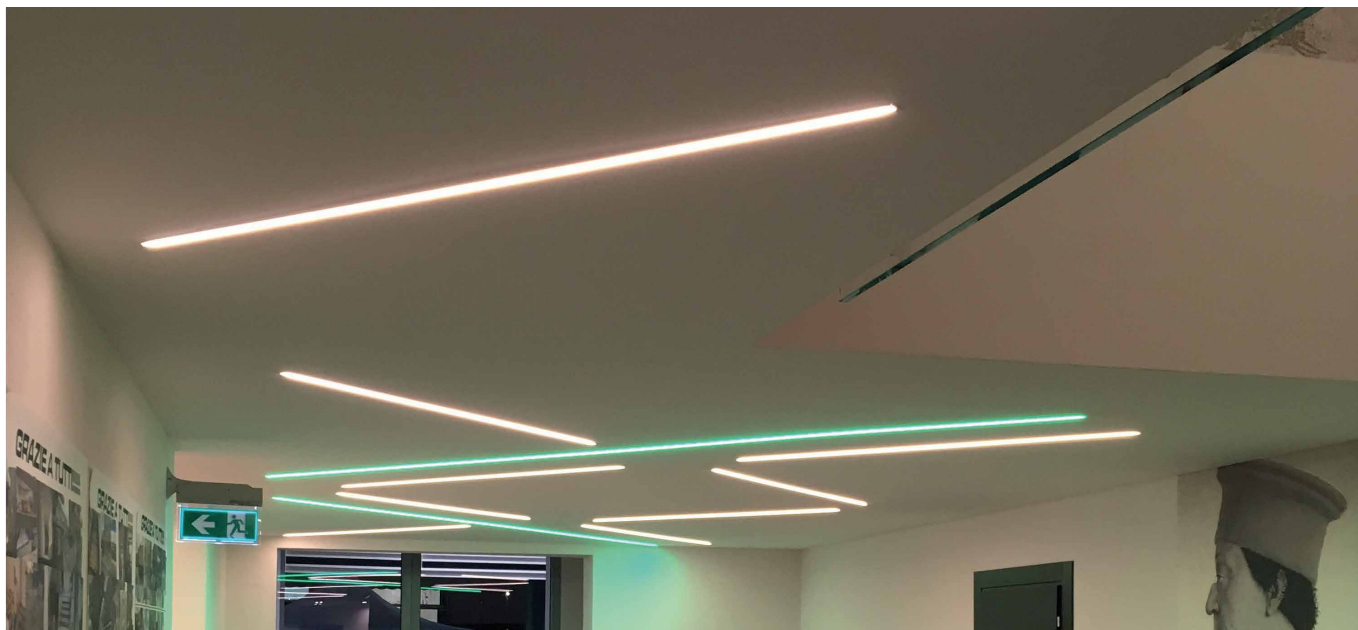

# TAU

T1.

Decorated anodised aluminium lamp complete with brushed or microprismatic diffuser and high-brightness LED source with a high Lumen/Watt ratio. Suitable for primary residential, retail, large-space and general lighting. Flush-mounted