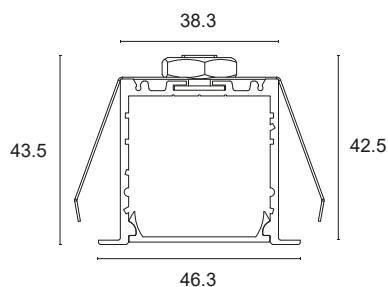

Constant 24Vdc voltage supply  
Parallel connection, 50 cm cable

Constant voltage power supplies page 237  
Dimming Accessories page 249

 **MADE IN ITALY**

Max. milling cut 38.3mm

BASIC CODES

**T1.**

FINISHES

- 1** White
  - 2** Matt black
  - 7** Brushed aluminium
- \*Other finishes on request.

SIDE SUPPORTS

- 1** White
- 2** Matt black
- 5** Grey
- 7** Brushed aluminium

SIZE

- C** 500mm
- D** 600mm
- E** 700mm
- F** 800mm
- G** 900mm
- H** 1000mm
- I** 1200mm
- J** 1300mm
- K** 1400mm
- L** 1500mm
- M** 1800mm
- N** 2000mm
- O** 2300mm
- P** 2500mm
- Q** 2800mm
- R** 3000mm

LED COLOUR

- BN** 4000K
  - BC** 3000K
  - CC** 2700K
- \*Strip also available coloured, Dynamic White, RGB and RGBW.

POWER

- |           |         |          |          |       |        |   |
|-----------|---------|----------|----------|-------|--------|---|
| <b>F</b>  | 20.2W/m | 2500Lm/m | 168LED/m | S2835 | CRI>85 |    |
| <b>F+</b> | 20.2W/m | 2500Lm/m | 168LED/m | S2835 | CRI>90 |    |
| <b>G</b>  | 25W/m   | 3500Lm/m | 160LED/m | S2835 | CRI>80 |   |
| <b>L+</b> | 28W/m   | 3500Lm/m | 160LED/m | S2835 | CRI>90 |  |
| <b>H</b>  | 30W/m   | 4500Lm/m | 240LED/m | S2835 | CRI>80 |  |
| <b>M+</b> | 40W/m   | 5000Lm/m | 480LED/m | S2835 | CRI>90 |  |