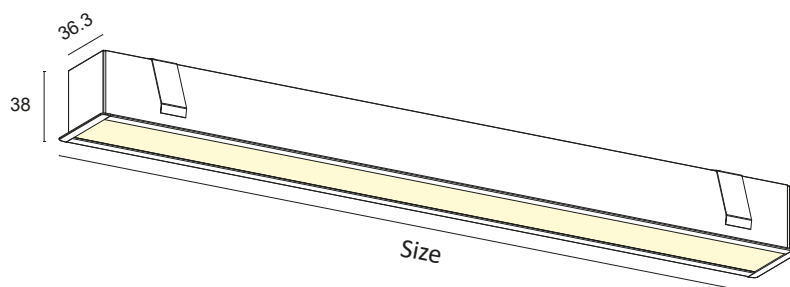

# TAU

T1.

Decorated anodised aluminium lamp complete with brushed or microprismatic diffuser and high-brightness LED source with a high Lumen/Watt ratio. Suitable for primary residential, retail, large-space and general lighting. Flush-mounted

Constant 24Vdc voltage supply  
Parallel connection, 50 cm cable

Constant voltage power supplies page 237  
Dimming Accessories page 249

 **MADE IN ITALY**

Max. milling cut 38.3mm

BASIC CODES

**T1.**

FINISHES

- 1** White
  - 2** Matt black
  - 7** Brushed aluminium
- \*Other finishes on request.

SIDE SUPPORTS

- 1** White
- 2** Matt black
- 5** Grey
- 7** Brushed aluminium

SIZE

- C** 500mm
- D** 600mm
- E** 700mm
- F** 800mm
- G** 900mm
- H** 1000mm
- I** 1200mm
- J** 1300mm
- K** 1400mm
- L** 1500mm
- M** 1800mm
- N** 2000mm
- O** 2300mm
- P** 2500mm
- Q** 2800mm
- R** 3000mm